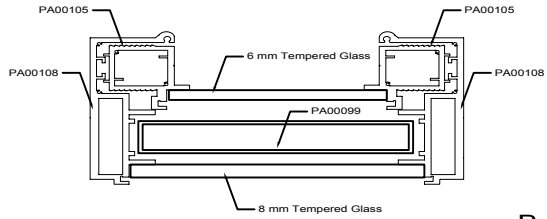

Lift Motion

Dimensions in mm Boyutlar mm

Lift Motion is an entirely new concept for height adjustable windscreens. Through this unique product you can maximize the use of your patio/porch and you can easily stop the wind within seconds. With the counter balanced glass you can easily adjust the height of your windscreen and create that snug feeling.

Lift Motion yüksekliđi ayarlanabilir ön cam için tamamen yeni bir kavramdır. Bu benzersiz ürün aracılıđıyla teras / veranda kullanımınızı maksimize edebilir ve saniyeler içinde rüzgarı kesebilirsiniz. Denge ađırlıklı cam ile ön camın yüksekliđini kolayca ayarlayabilir ve istenilen rahat ortamı yaratabilirsiniz.

B-B Section